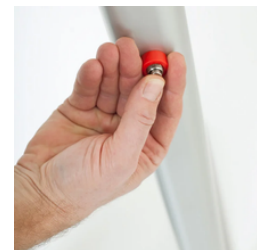

GANTRIES | SELECT ONE

✓	Variant	Rail Length
	Duo 2000	78.7"
	Duo 2500	98.4"
	Duo 3000	118.1"
	Duo 3500	137.8"
	Quattro 3x3m	3m
	Quattro 4x4m	4m